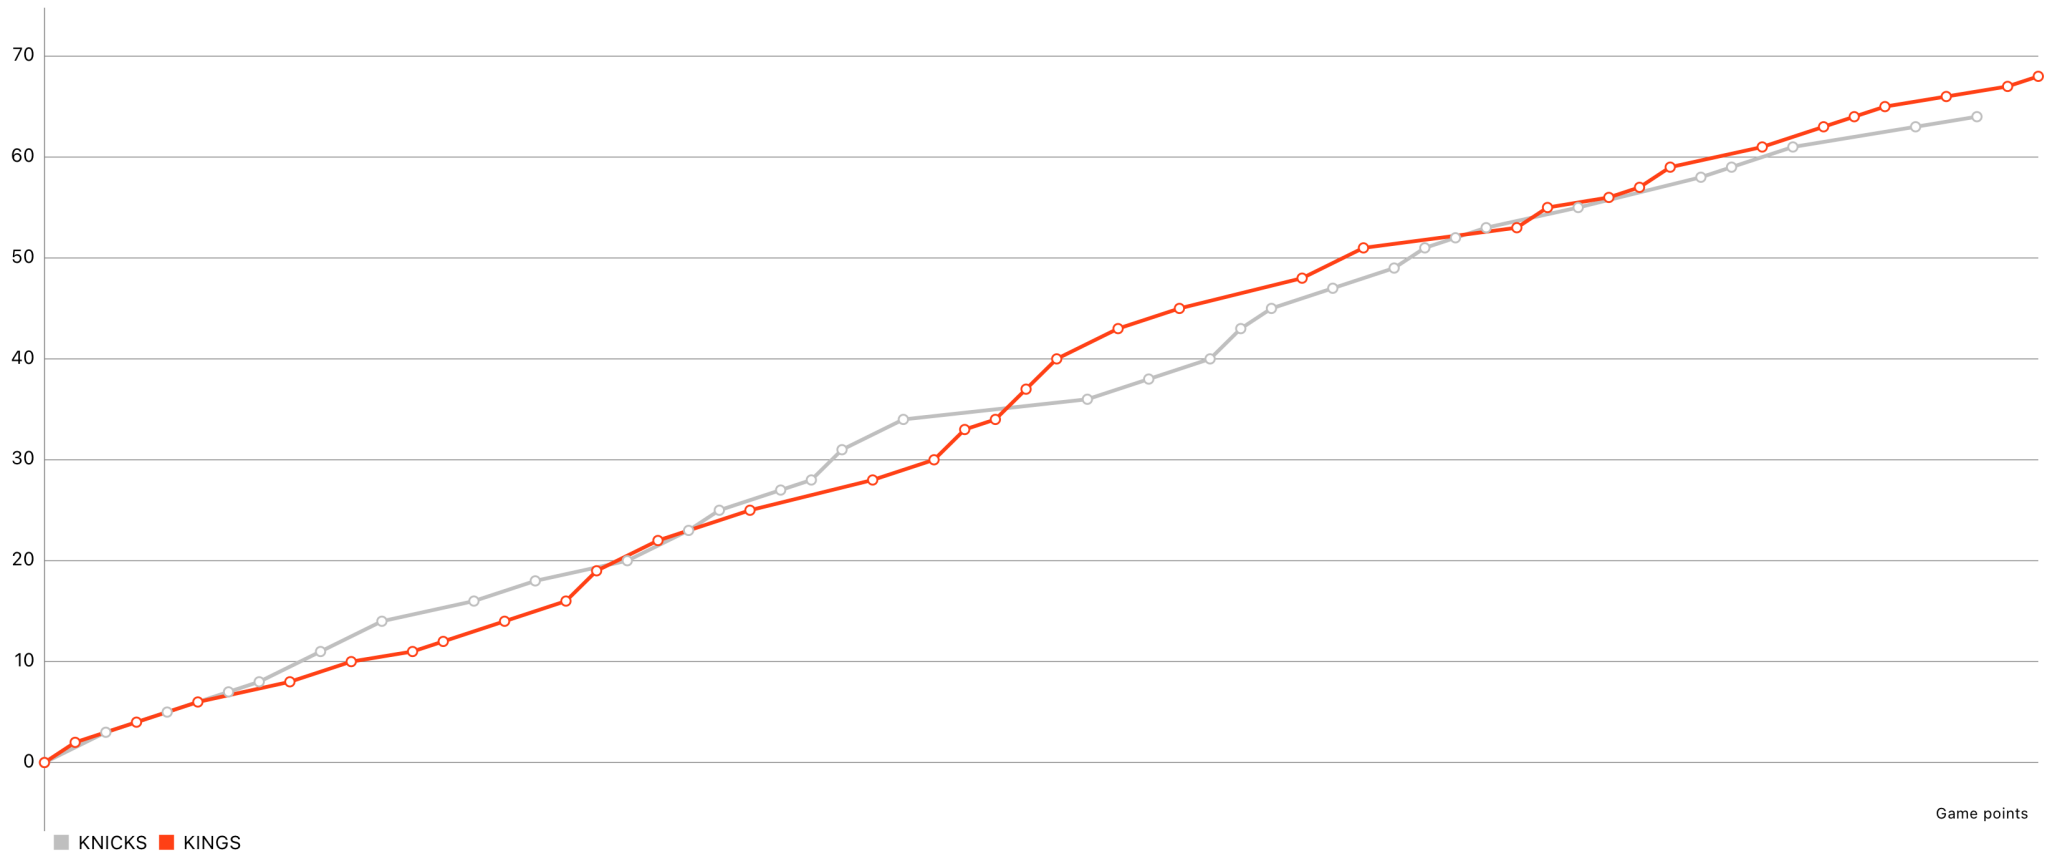

KNICKS (64) vs (68) KINGS

Game report (Dec 15, 2024)

*Basketball
Stats Assistant*

Points	Q1	Q2	Total
KNICKS	34	30	64
KINGS	40	28	68

Possessions	Q1	Q2	Total
KNICKS	39	43	82
KINGS	39	44	83

KNICKS	Team leaders	KINGS
Cooper Wirkala (35)	Points	Dan Thomas (17)
Mike McGeady (3)	Assists	Dan Thomas (9)
Cooper Wirkala (10)	Rebounds	Zackary Pomerleau (10)
Cooper Wirkala (35)	Efficiency	Dan Thomas (24)