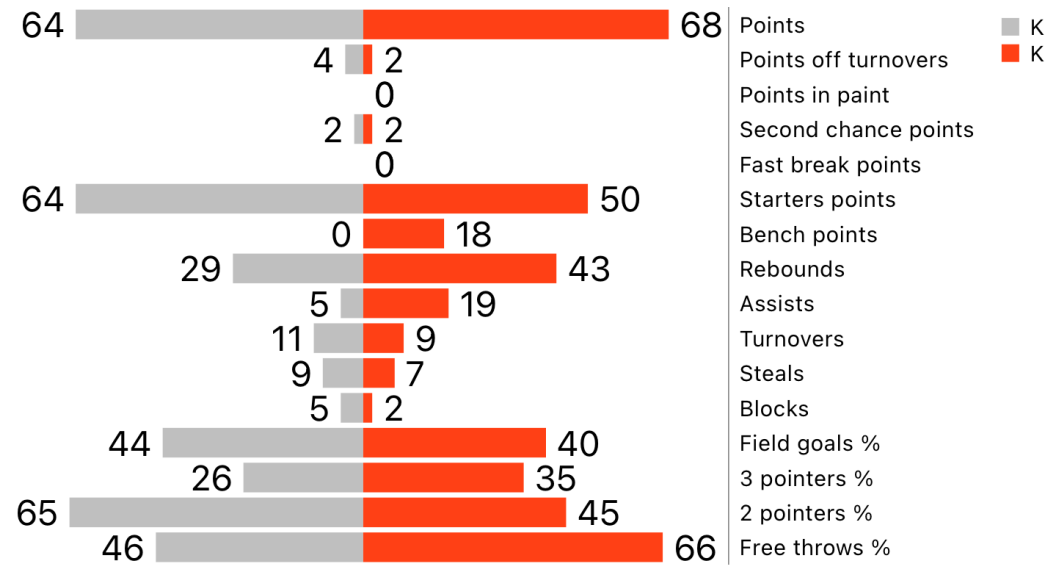

KNICKS (64) vs (68) KINGS

Game report (Dec 15, 2024)

*Basketball
Stats Assistant*

Points	Q1	Q2	Total
KNICKS	34	30	64
KINGS	40	28	68

Possessions	Q1	Q2	Total
KNICKS	39	43	82
KINGS	39	44	83

KNICKS	Team leaders	KINGS
Cooper Wirkala (35)	Points	Dan Thomas (17)
Mike McGeady (3)	Assists	Dan Thomas (9)
Cooper Wirkala (10)	Rebounds	Zackary Pomerleau (10)
Cooper Wirkala (35)	Efficiency	Dan Thomas (24)

Largest lead	Worst lead
7 (36-43)	-6 (31-25)

KNICKS

N°	Player	MIN	PTS	FGM	FGA	FG%	3PM	3PA	3P%	2PM	2PA	2P%	FTM	FTA	FT%	OREB	DREB	REB	AST	TOV	STL	BLK	SR	PF	PFD	PIR	EFF	+/-
2	* Cooper Wirkala	20:00	35	14	23	60.9%	2	7	28.6%	12	16	75.0%	5	10	50.0%	2	8	10	1	3	4	2	0	1	0	34	35	-4
6	Mike Middleton	00:00	0	0	0	0.0%	0	0	0.0%	0	0	0.0%	0	0	0.0%	0	0	0	0	0	0	0	0	0	0	0	0	-
25	* Mike McGeady	40:00	13	5	17	29.4%	2	10	20.0%	3	7	42.9%	1	2	50.0%	1	5	6	3	5	2	0	0	4	0	2	6	-6
27	* Daniel Harriman	01:08	0	0	0	0.0%	0	0	0.0%	0	0	0.0%	0	0	0.0%	0	0	0	0	0	0	0	0	0	0	0	0	1
30	* Cal Winchester	40:00	0	0	3	0.0%	0	3	0.0%	0	0	0.0%	0	0	0.0%	0	4	4	0	0	1	0	0	5	0	-3	2	-1
37	* Isaiah Staples	20:00	16	6	12	50.0%	4	9	44.4%	2	3	66.7%	0	1	0.0%	1	6	7	1	1	0	1	0	3	0	14	17	-4
77	Mike Sawyer	17:30	0	0	1	0.0%	0	1	0.0%	0	0	0.0%	0	0	0.0%	0	0	0	0	1	1	0	0	2	0	-3	-1	-8
97	Keith Patterson	00:00	0	0	0	0.0%	0	0	0.0%	0	0	0.0%	0	0	0.0%	0	0	0	0	0	0	0	0	0	0	0	0	-
00	Alec Johnson	21:22	0	0	0	0.0%	0	0	0.0%	0	0	0.0%	0	0	0.0%	1	1	2	0	1	1	2	0	1	0	3	4	2
	Total		64	25	56	44.6%	8	30	26.7%	17	26	65.4%	6	13	46.2%	5	24	29	5	11	9	5	0	16	0	47	63	-