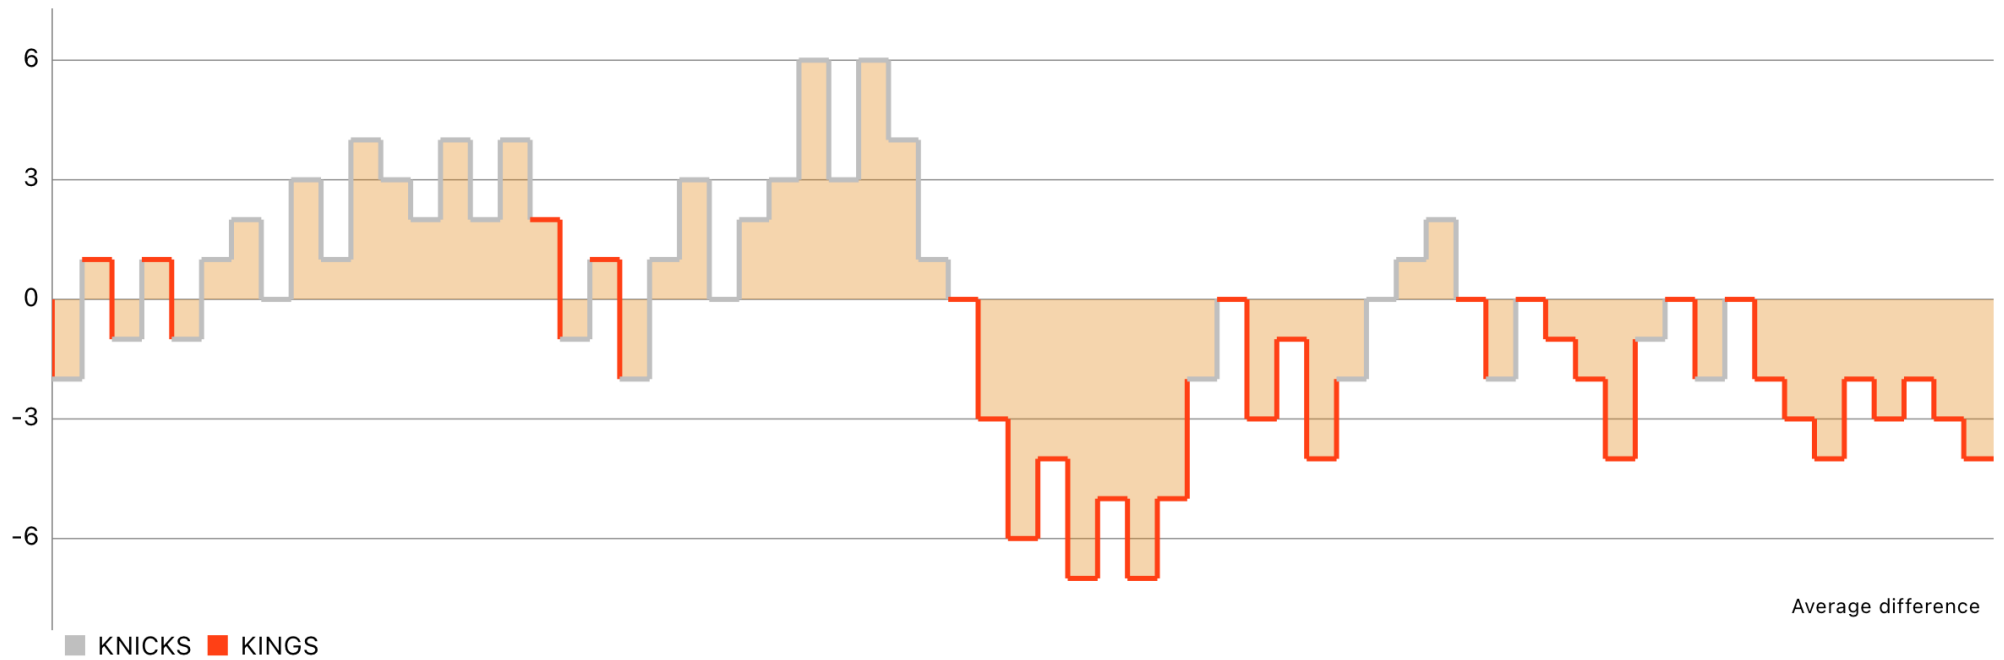

KNICKS (64) vs (68) KINGS

Game report (Dec 15, 2024)

*Basketball
Stats Assistant*

Points	Q1	Q2	Total
KNICKS	34	30	64
KINGS	40	28	68

Possessions	Q1	Q2	Total
KNICKS	39	43	82
KINGS	39	44	83

KNICKS	Team leaders	KINGS
Cooper Wirkala (35)	Points	Dan Thomas (17)
Mike McGeady (3)	Assists	Dan Thomas (9)
Cooper Wirkala (10)	Rebounds	Zackary Pomerleau (10)
Cooper Wirkala (35)	Efficiency	Dan Thomas (24)